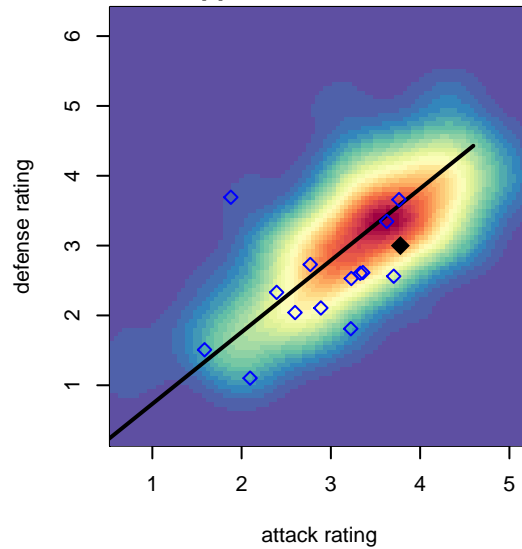

Idaho Rush Premier B97

Idaho Rush Soccer
 Boise, ID
 B97 total strength=1778
 attack=43.75 defense=20.07
 spr league = Spr Idaho D3 U18 A U18

alt names used:
 Idaho Rush Premier
 IDAHO RUSH PREMIER
 IDAHO RUSH PREMIER (ID)

Venues played:
 2014 Spr Idaho D3 U17
 2014 ID State Cup U17
 2015 Portland Winter Showcase U18
 2015 Spr Idaho D3 U18 A U18
 2015 ID State Cup U18

Idaho Rush Premier B97
 Dots are actual minus expected GF (blue circles) and GA (red triangles).
 Blue line is smoothed change in attack strength. Red is smoothed change in defense strength.

**attack and defense variance (black dot)
relative to other teams
and top 10 in region**

**attack and defense rating
relative to others at age
and all opponents in last 13 months**

**attack and defense rating
relative to others at age
and all opponents in last 13 months**

Performance relative to 13 month average

Performance relative to 13 month average

Distribution of opponents
 Red = Lose zone, Blue = Win zone, Green = Even
 Black line separates win/lose zones

lot. A=Neither has attack advantage, B=Opponent has both attack and defense advantage, C=Opponent has both attack and defense disadvantage, D=Both have