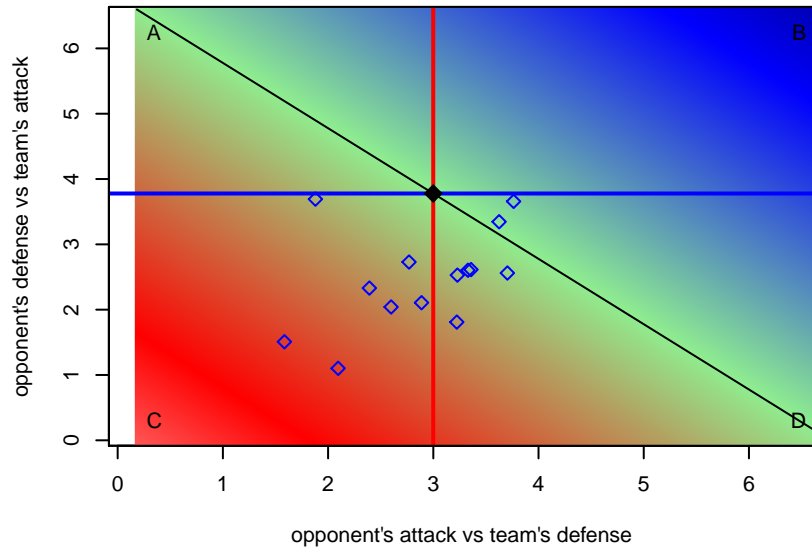

Venues played:
 2014 Spr Idaho D3 U17
 2014 ID State Cup U17
 2015 Portland Winter Showcase U18
 2015 Spr Idaho D3 U18 A U18
 2015 ID State Cup U18

Idaho Rush Premier B97
 Dots are actual minus expected GF (blue circles) and GA (red triangles).
 Blue line is smoothed change in attack strength. Red is smoothed change in defense strength.

**attack and defense variance (black dot)
relative to other teams
and top 10 in region**

**attack and defense rating
relative to others at age
and all opponents in last 13 months**

**attack and defense rating
relative to others at age
and all opponents in last 13 months**

Performance relative to 13 month average

Performance relative to 13 month average

Distribution of opponents
 Red = Lose zone, Blue = Win zone, Green = Even
 Black line separates win/lose zones

lot. A=Neither has attack advantage, B=Opponent has both attack and defense advantage, C=Opponent has both attack and defense disadvantage, D=Both have