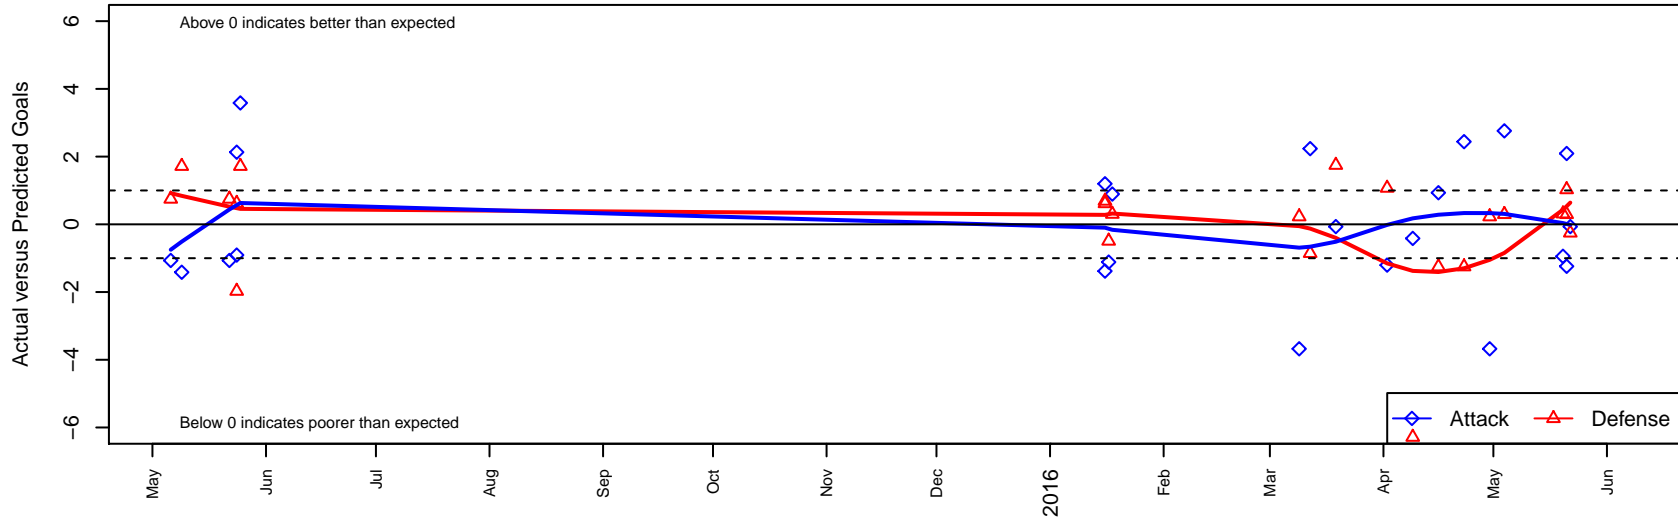

Idaho Rush Premier B97

Idaho Rush Soccer
 Boise, ID
 B97 total strength=1778
 attack=43.75 defense=20.07
 spr league = Spr Idaho D3 U18 A U18

alt names used:
 Idaho Rush Premier
 IDAHO RUSH PREMIER
 IDAHO RUSH PREMIER (ID)

Venues played:
 2014 Spr Idaho D3 U17
 2014 ID State Cup U17
 2015 Portland Winter Showcase U18
 2015 Spr Idaho D3 U18 A U18
 2015 ID State Cup U18

Idaho Rush Premier B97
 Dots are actual minus expected GF (blue circles) and GA (red triangles).
 Blue line is smoothed change in attack strength. Red is smoothed change in defense strength.

**attack and defense variance (black dot)
relative to other teams
and top 10 in region**

**attack and defense rating
relative to others at age
and all opponents in last 13 months**

**attack and defense rating
relative to others at age
and all opponents in last 13 months**

Performance relative to 13 month average

Performance relative to 13 month average

Distribution of opponents
 Red = Lose zone, Blue = Win zone, Green = Even
 Black line separates win/lose zones

lot. A=Neither has attack advantage, B=Opponent has both attack and defense advantage, C=Opponent has both attack and defense disadvantage, D=Both have