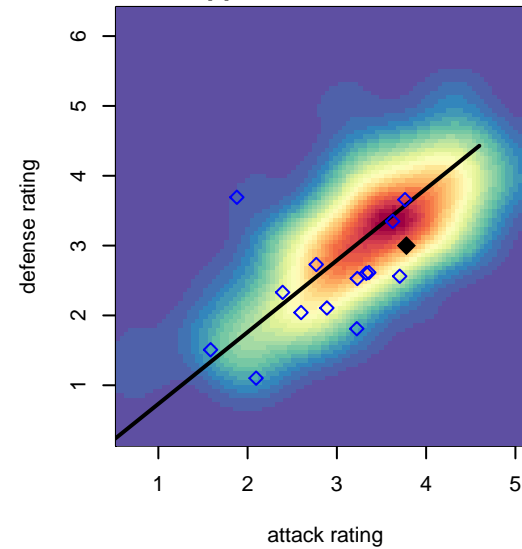

Idaho Rush Premier B97

Idaho Rush Soccer
 Boise, ID
 B97 total strength=1778
 attack=43.75 defense=20.07
 spr league = Spr Idaho D3 U18 A U18

alt names used:
 Idaho Rush Premier
 IDAHO RUSH PREMIER
 IDAHO RUSH PREMIER (ID)

Venues played:
 2014 Spr Idaho D3 U17
 2014 ID State Cup U17
 2015 Portland Winter Showcase U18
 2015 Spr Idaho D3 U18 A U18
 2015 ID State Cup U18

Idaho Rush Premier B97
 Dots are actual minus expected GF (blue circles) and GA (red triangles).
 Blue line is smoothed change in attack strength. Red is smoothed change in defense strength.

**attack and defense variance (black dot)
relative to other teams
and top 10 in region**

**attack and defense rating
relative to others at age
and all opponents in last 13 months**

**attack and defense rating
relative to others at age
and all opponents in last 13 months**

Performance relative to 13 month average

Performance relative to 13 month average

Distribution of opponents
 Red = Lose zone, Blue = Win zone, Green = Even
 Black line separates win/lose zones

lot. A=Neither has attack advantage, B=Opponent has both attack and defense advantage, C=Opponent has both attack and defense disadvantage, D=Both have